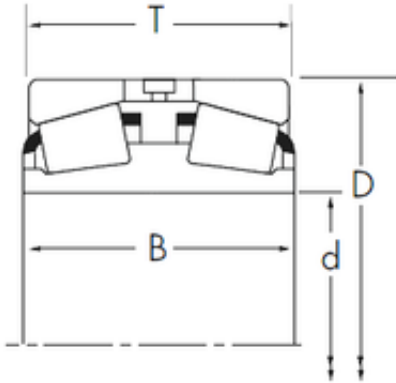

NTN BEARING-Philippines LTD

74510D/74856 TIMKEN Double row double row bearings (inch series)

Bearing No. 74510D/74856

Size	130.005x217.488x123.825 mm
Bore Diameter	130,005 mm
Outer Diameter	217,488 mm
Width	123,825 mm
d	130,005 mm
D	217,488 mm
T	123,825 mm
B	123,825 mm
R	1,5 mm
r	3,3 mm

74510D/74856 Bearing 2D drawings and 3D CAD models