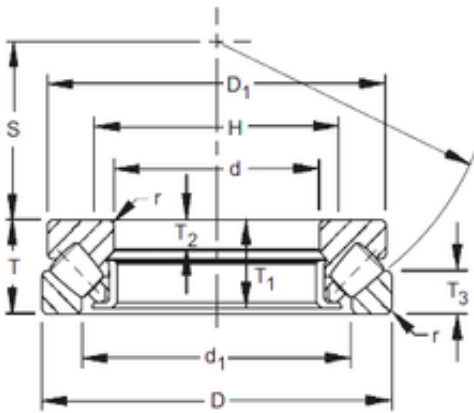

NTN BEARING-Philippines LTD

29488 TIMKEN Thrust spherical roller bearings

Bearing No. 29488

Size	440x780x206 mm
Bore Diameter	440 mm
Outer Diameter	780 mm
Width	206 mm
d	440 mm
D	780 mm
T	206 mm
B	74 mm
C	99 mm
r max	7,1 mm
T1	199 mm
d1	588 mm
D1	745 mm
H	595 mm
S	257 mm

29488 Bearing 2D drawings and 3D CAD models