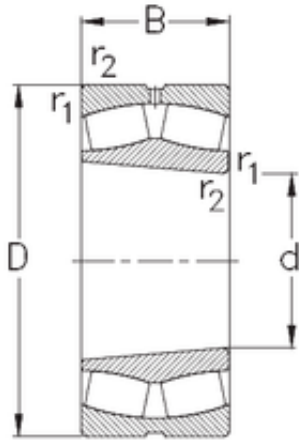

## NTN BEARING-Philippines LTD

180 mm x 380 mm x 126 mm NKE 22336-K-MB-W33 spherical roller bearings

Bearing No. 22336-K-MB-W33

Size	180x380x126 mm
Bore Diameter	180 mm
Outer Diameter	380 mm
Width	126 mm
d	180 mm
D	380 mm
B	126 mm
C	126 mm
r1 min.	4 mm
r2 min.	4 mm
Weight	71,7 Kg
Basic dynamic load rating (C)	1540 kN
Basic static load rating (C0)	2130 kN
Limiting speed	1700 r/min
Calculation factor (e)	0,37
Calculation factor (Y0)	1,7
Calculation factor (Y1)	1,8

22336-K-MB-W33 Bearing 2D drawings and 3D CAD models