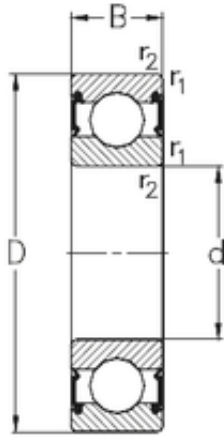

## NTN BEARING-Philippines LTD

35 mm x 62 mm x 14 mm NKE 6007-RS2 deep groove ball bearings

Bearing No. 6007-RS2

Size	35x62x14 mm
Bore Diameter	35 mm
Outer Diameter	62 mm
Width	14 mm
d	35 mm
D	62 mm
B	14 mm
C	14 mm
r1 min.	1 mm
r2 min.	1 mm
Weight	0,151 Kg
Basic dynamic load rating (C)	16,2 kN
Basic static load rating (C0)	10,4 kN

6007-RS2 Bearing 2D drawings and 3D CAD models