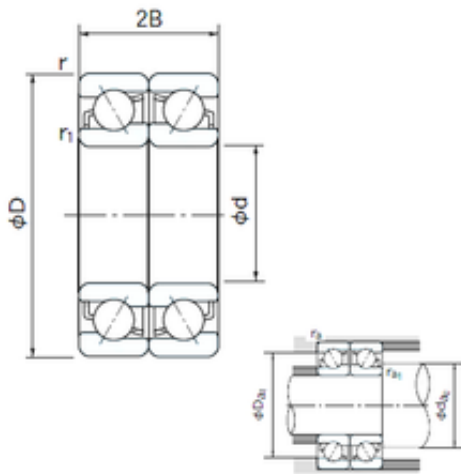

NTN BEARING-Philippines LTD

35 mm x 62 mm x 14 mm NACHI 7007DF
angular contact ball bearings

Bearing No. 7007DF

7007DF Bearing 2D drawings and 3D CAD models

Size	35x62x14 mm
Bore Diameter	35 mm
Outer Diameter	62 mm
Width	14 mm
d	35 mm
D	62 mm
B	14 mm
C	14 mm
Angle (°)	30 °
a	7 mm
r min.	1 mm
r1 min.	0.6 mm
2B	28 mm
da min.	40 mm
Da max.	59 mm
ra max.	0.6 mm
Weight	0.170 Kg
Basic dynamic load rating (C)	28,5 kN
Basic static load rating (C0)	25,2 kN
(Grease) Lubrication Speed	7500 r/min
Bore Type	Cylindrical Bore
Enclosure	Open
Configuration	Duplex
Bore Size	35 mm
Outside Diameter	62 mm

NTN BEARING-Philippines LTD

Width	14 mm
Fillet Radius/Chamfer	1 mm
r1	0.6 mm
Dynamic Load Rating	28,500 N
Static Load Rating	25,200 N
Limiting Speed - Grease	7,500 rpm
Limiting Speed - Oil	10,000 rpm
da1 (min)	40 mm
da2 (min)	40 mm
Da1 (max)	57 mm
Da2 (max)	59 mm
ra (max)	1 mm
ra1 (max)	0.6 mm