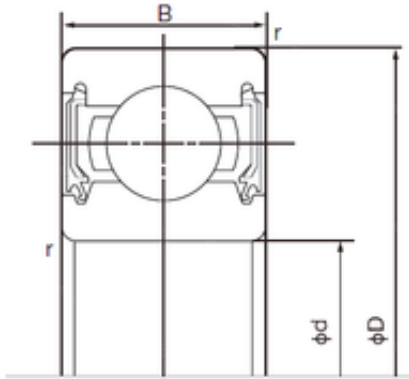

## NTN BEARING-Philippines LTD

35 mm x 62 mm x 14 mm NACHI 6007-2NSE  
deep groove ball bearings

Bearing No. 6007-2NSE

Size	35x62x14 mm
Bore Diameter	35 mm
Outer Diameter	62 mm
Width	14 mm
d	35 mm
D	62 mm
B	14 mm
C	14 mm
r min.	1 mm
da min.	40 mm
Da max.	57 mm
ra max.	1.0 mm
Weight	0.156 Kg
Basic dynamic load rating (C)	16 kN
Basic static load rating (C0)	10,3 kN

6007-2NSE Bearing 2D drawings and 3D CAD models