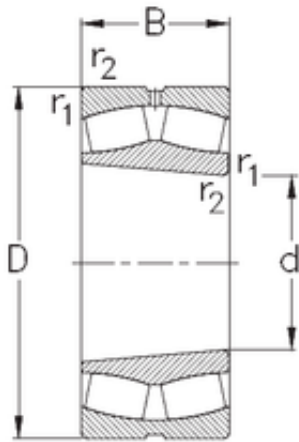

## NTN BEARING-Philippines LTD

500 mm x 720 mm x 167 mm NKE 230/500-K-MB-W33 spherical roller bearings

Bearing No. 230/500-K-MB-W33

Size	500x720x167 mm
Bore Diameter	500 mm
Outer Diameter	720 mm
Width	167 mm
d	500 mm
D	720 mm
B	167 mm
C	167 mm
r1 min.	6 mm
r2 min.	6 mm
Weight	228 Kg
Basic dynamic load rating (C)	3830 kN
Basic static load rating (C0)	7970 kN
Limiting speed	900 r/min
Calculation factor (e)	0,22
Calculation factor (Y0)	2,9
Calculation factor (Y1)	3

230/500-K-MB-W33 Bearing 2D drawings and 3D CAD models