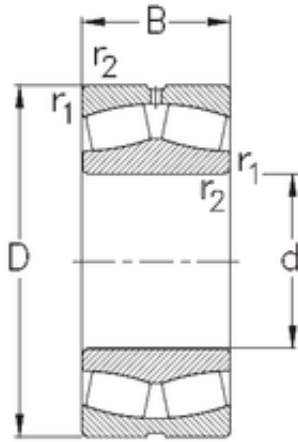

NTN BEARING-Philippines LTD

500 mm x 830 mm x 264 mm NKE 231/500-MB-W33 spherical roller bearings

Bearing No. 231/500-MB-W33

Size	500x830x264 mm
Bore Diameter	500 mm
Outer Diameter	830 mm
Width	264 mm
d	500 mm
D	830 mm
B	264 mm
C	264 mm
r1 min.	7,5 mm
r2 min.	7,5 mm
Weight	570 Kg
Basic dynamic load rating (C)	6800 kN
Basic static load rating (C0)	13040 kN
Limiting speed	700 r/min
Calculation factor (e)	0,31
Calculation factor (Y0)	2
Calculation factor (Y1)	2,1

231/500-MB-W33 Bearing 2D drawings and 3D CAD models