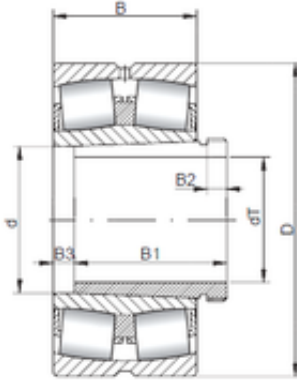

NTN BEARING-Philippines LTD

500 mm x 830 mm x 264 mm Loyal 231/500
KCW33+AH31/500 spherical roller bearings

Bearing No. 231/500 KCW33+AH31/500

Size	500x830x264 mm
Bore Diameter	500 mm
Outer Diameter	830 mm
Width	264 mm
d	500 mm
d1	470 mm
D	830 mm
B	264 mm
C	264 mm
B1	12 mm
B2	47 mm
Weight	577 Kg
Basic dynamic load rating (C)	7100 kN
Basic static load rating (C0)	14300 kN
(Grease) Lubrication Speed	260 r/min

231/500 KCW33+AH31/500 Bearing 2D drawings and
3D CAD models