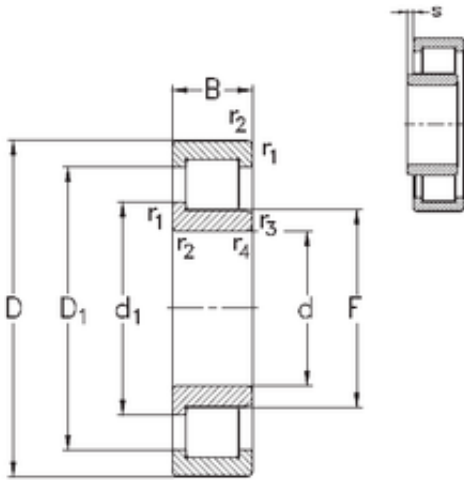

NTN BEARING-Philippines LTD

95 mm x 170 mm x 43 mm NKE NJ2219-E-M6 cylindrical roller bearings

Bearing No. NJ2219-E-M6

Size	95x170x43 mm
Bore Diameter	95 mm
Outer Diameter	170 mm
Width	43 mm
d	95 mm
F	112,5 mm
D	170 mm
B	43 mm
C	43 mm
r1 min.	2,1 mm
r2 min.	2,1 mm
r3 min.	2,1 mm
r4 min.	2,1 mm
S	2,2 mm
Weight	3,8 Kg
Basic dynamic load rating (C)	320 kN
Basic static load rating (C0)	373 kN

NJ2219-E-M6 Bearing 2D drawings and 3D CAD models