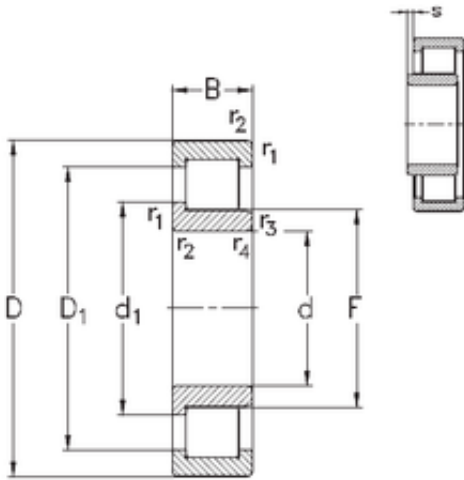

NTN BEARING-Philippines LTD

95 mm x 170 mm x 43 mm NKE NJ2219-E-MA6 cylindrical roller bearings

Bearing No. NJ2219-E-MA6

NJ2219-E-MA6 Bearing 2D drawings and 3D CAD models

Size	95x170x43 mm
Bore Diameter	95 mm
Outer Diameter	170 mm
Width	43 mm
d	95 mm
F	112,5 mm
D	170 mm
B	43 mm
C	43 mm
r1 min.	2,1 mm
r2 min.	2,1 mm
r3 min.	2,1 mm
r4 min.	2,1 mm
S	2,2 mm
Weight	3,8 Kg
Basic dynamic load rating (C)	320 kN
Basic static load rating (C0)	373 kN